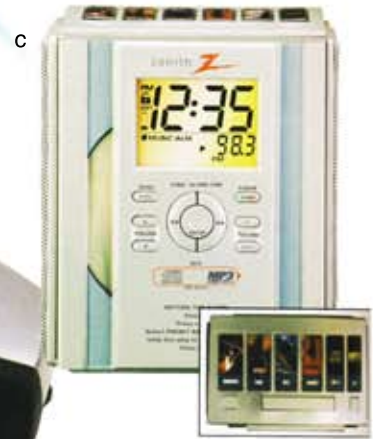

Clock Radios

a. Timex Auto-Set Stereo Clock Radio
with Nature Sounds
00057203PC

b. Auto-Set Stereo Clock Radio
with One Touch ICON Tuning System
and MP3 Line In
00057204PC

c. Auto-Set Stereo Clock Radio
with One Touch ICON Tuning System /
Courtesy Plugs and MP3 Line In
00057205PC

d. AM/FM Clock Radio
9" green LED Display

Black 00010221PC
White 00055346PC

e. CD/AM/fm/TV Band/Weather
Band Clock Radio
00054996PC

f. CD Clock Radio
00012340PC

g. AM/FM Alarm Clock Radio
00054671PC

h. AM/FM Dual Wake CD Clock Radio
00009264PC