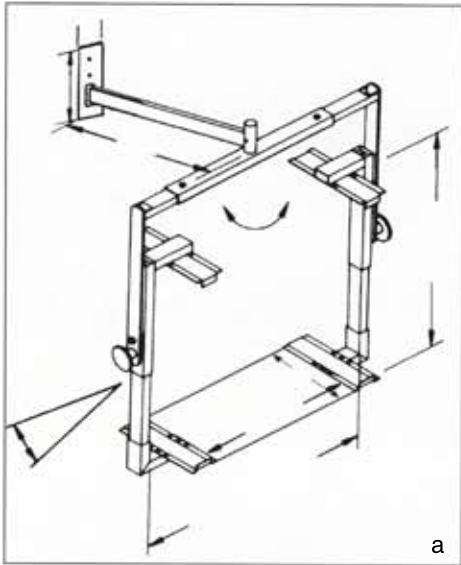

27" Model 00054112PC

Smart Plug TV Accesories

e. Guest Remote
00056307PC

Setup Remote
00054272PC

Clone Box
00054273PC

e

Televisions Mounts

a. Adjustable Yoke-Style Wall Mount
00055269PC

b. Adjustable Yoke-Style Ceiling Mount
00055270PC

c. Jumbo Wall Mount
00055271PC

d. VCR Bracket
00055273PC

e

f

Tables

e. Desk Swivel

25" Commercial	00054830PC
27" Commercial	00054687PC